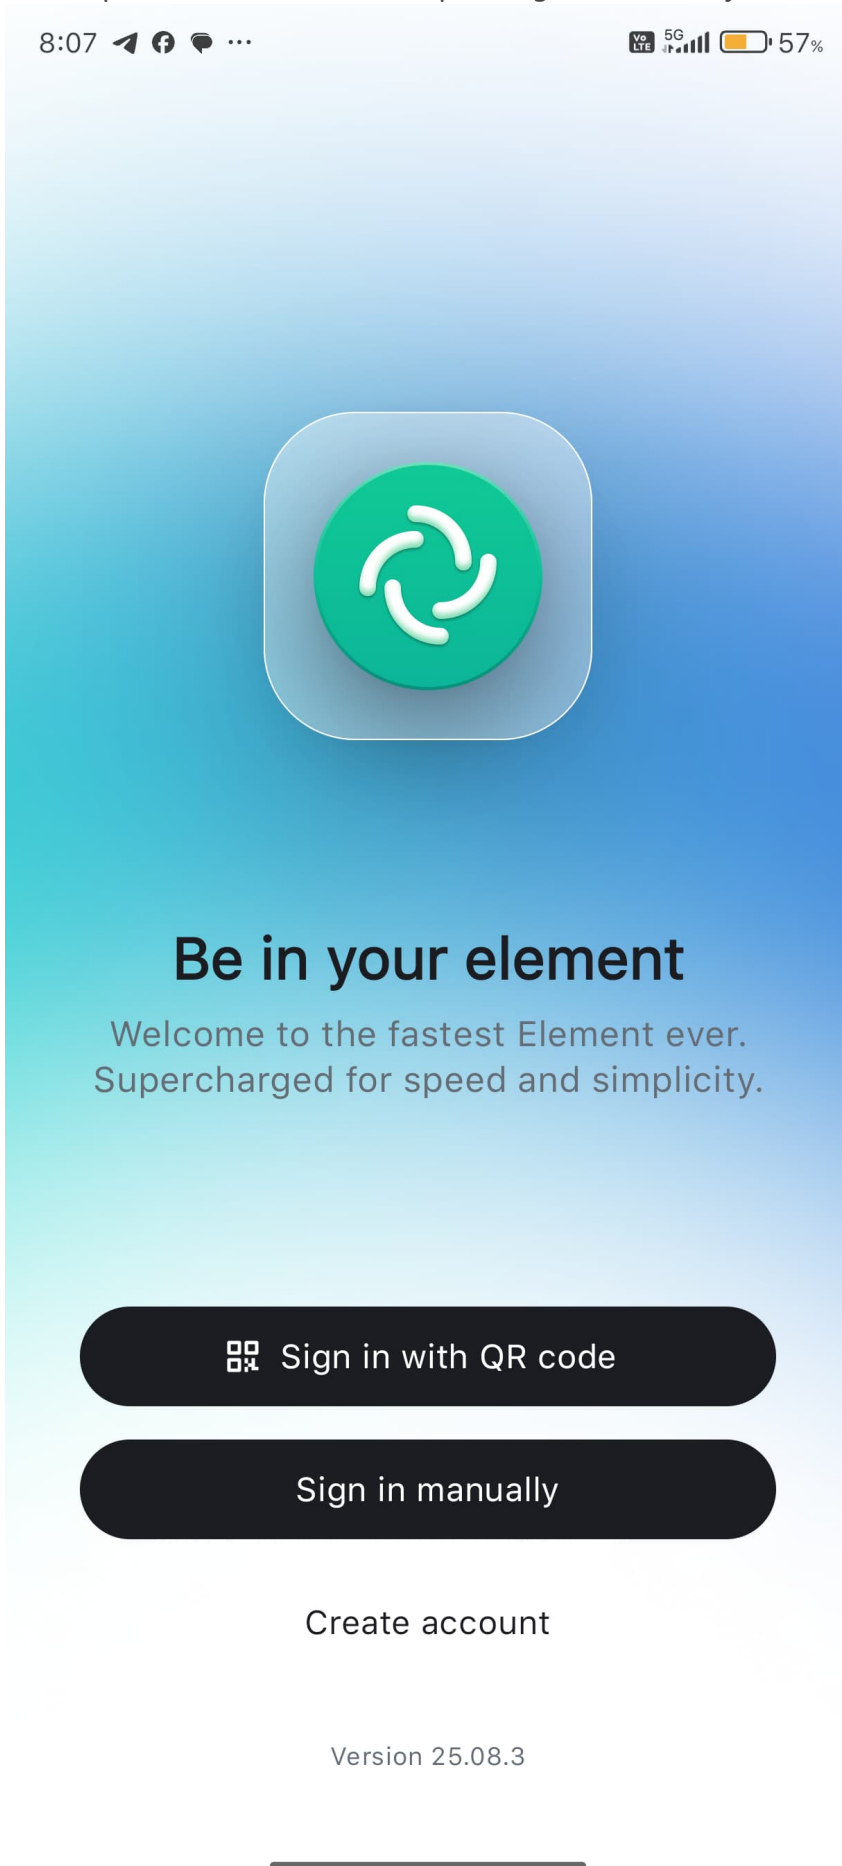

Tata Cara

1. Buka aplikasi "Element X" lalu pilih Sign in manually

2. Selanjutnya pilih Change account provider untuk mengganti provider chat.

You're about to sign in to matrix.org

This is where your conversations will live — just like you would use an email provider to keep your emails.